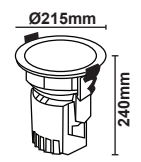

Model : ZERN-Y01HD-12W

Dimension (mm)

Model : ZERN-Y01HD-50W

Dimension (mm)

Model : ZERN-Y01HD-20W

Dimension (mm)

Model : ZERN-Y01HD-80W

Dimension (mm)