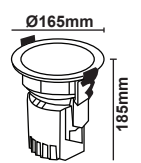

Model : ZERN-Y01HD-12W

Dimension (mm)

Model : ZERN-Y01HD-50W

Dimension (mm)

Model : ZERN-Y01HD-20W

Dimension (mm)

Model : ZERN-Y01HD-80W

Dimension (mm)