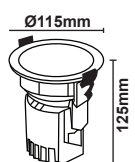

Model : ZERN-Y01HD-12W

Dimension (mm)

Model : ZERN-Y01HD-50W

Dimension (mm)

Model : ZERN-Y01HD-20W

Dimension (mm)

Model : ZERN-Y01HD-80W

Dimension (mm)