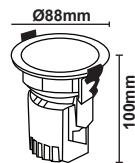

Model : ZERN-Y01HD-12W

Dimension (mm)

Model : ZERN-Y01HD-50W

Dimension (mm)

Model : ZERN-Y01HD-20W

Dimension (mm)

Model : ZERN-Y01HD-80W

Dimension (mm)